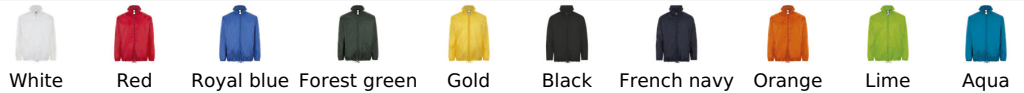

SOL'S SHIFT

UNISEX WATER REPELLENT WINDBREAKER

Quality

100% polyester 210T

Style

Zip opening
Collar containing a hood
Drawcord at hood and at bottom
Elasticated cuffs
2 zip pockets

Sizes	XS	S	M	L	XL	XXL	3XL
A/B	74,5/54	75,5/60	76,5/63	77,5/66	78,5/69	79,5/72	80,5/75

PACKING

5

30

Carton size
weight :

58 x 40 x 25 cm
6,6 kg

FEATURES

page