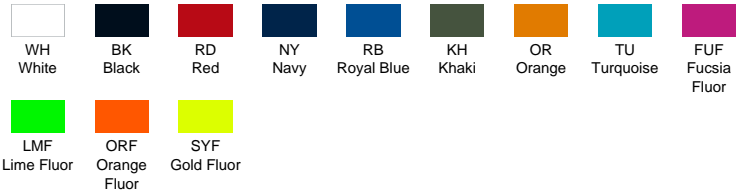

SPORT T-SHIRT LADY
SPORTLADY

COLOURS

CHARACTERISTICS

100% polyester. Gramage:130 gsm.

Performance Lady T-shirt. Decorative seams in front, back and sleeves. Slightly body fitted.

SIZE

EU	S	M	L	XL	XXL
Width	41 cm 16.1"	43 cm 16.9"	45 cm 17.7"	47 cm 18.5"	49 cm 19.3"
Length	60 cm 23.6"	62 cm 24.4"	64 cm 25.2"	66 cm 26"	68 cm 26.8"